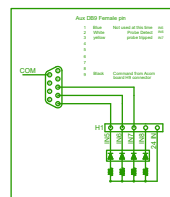

Olivetti E88Z-CH23C rotary encoder connection to port P10

Encoder Halls	Acorn P10 pin	DB9 male Acorn End	DB9 Female Paralle End
Brown	PIN 9 = +5VCC	Red	Red
white	PIN 8 = B	Black	Black
black	PIN 7 = A	Yellow	Yellow
orange	PIN 6 = Z	Blue	Blue
white striped	PIN 5 = B+	Black	Black
black striped	PIN 4 = A+	White	White
orange striped	PIN 3 = Z+	Blue	Blue
brown	PIN 2 = COM	Black	Black

P10

PIN 1 = +5VCC	PIN 2 = COM	PIN 3 = Z+	PIN 4 = A+	PIN 5 = B+	PIN 6 = Z	PIN 7 = A	PIN 8 = B	PIN 9 = +5VCC
+	+	+	+	+	+	+	+	+

DB9 Female

ACORN
REV 1603B0
PNL14445