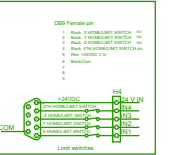

Olivetti E88Z-CH23C rotary encoder connection to port P10

Encoder Halls	Acorn P10 pin	DB9 male Acorn End	DB9 Female Paralle End
Brown	PIN 9 = +5VCC	Red	Red
white	PIN 8 = B	Black	Black
black	PIN 7 = A	Yellow	Yellow
orange	PIN 6 = Z	Blue	Blue
white striped	PIN 5 = B+	Black	Black
black striped	PIN 4 = A+	White	White
orange striped	PIN 3 = Z+	Blue	Blue
brown	PIN 2 = COM	Black	Black

P10

PIN 1 = +5VCC	PIN 2 = COM	PIN 3 = Z+	PIN 4 = A+	PIN 5 = B+	PIN 6 = Z	PIN 7 = A	PIN 8 = B	PIN 9 = +5VCC
+	+	+	+	+	+	+	+	+

DB9 Female

ACORN
REV 1603B0
PNL14445