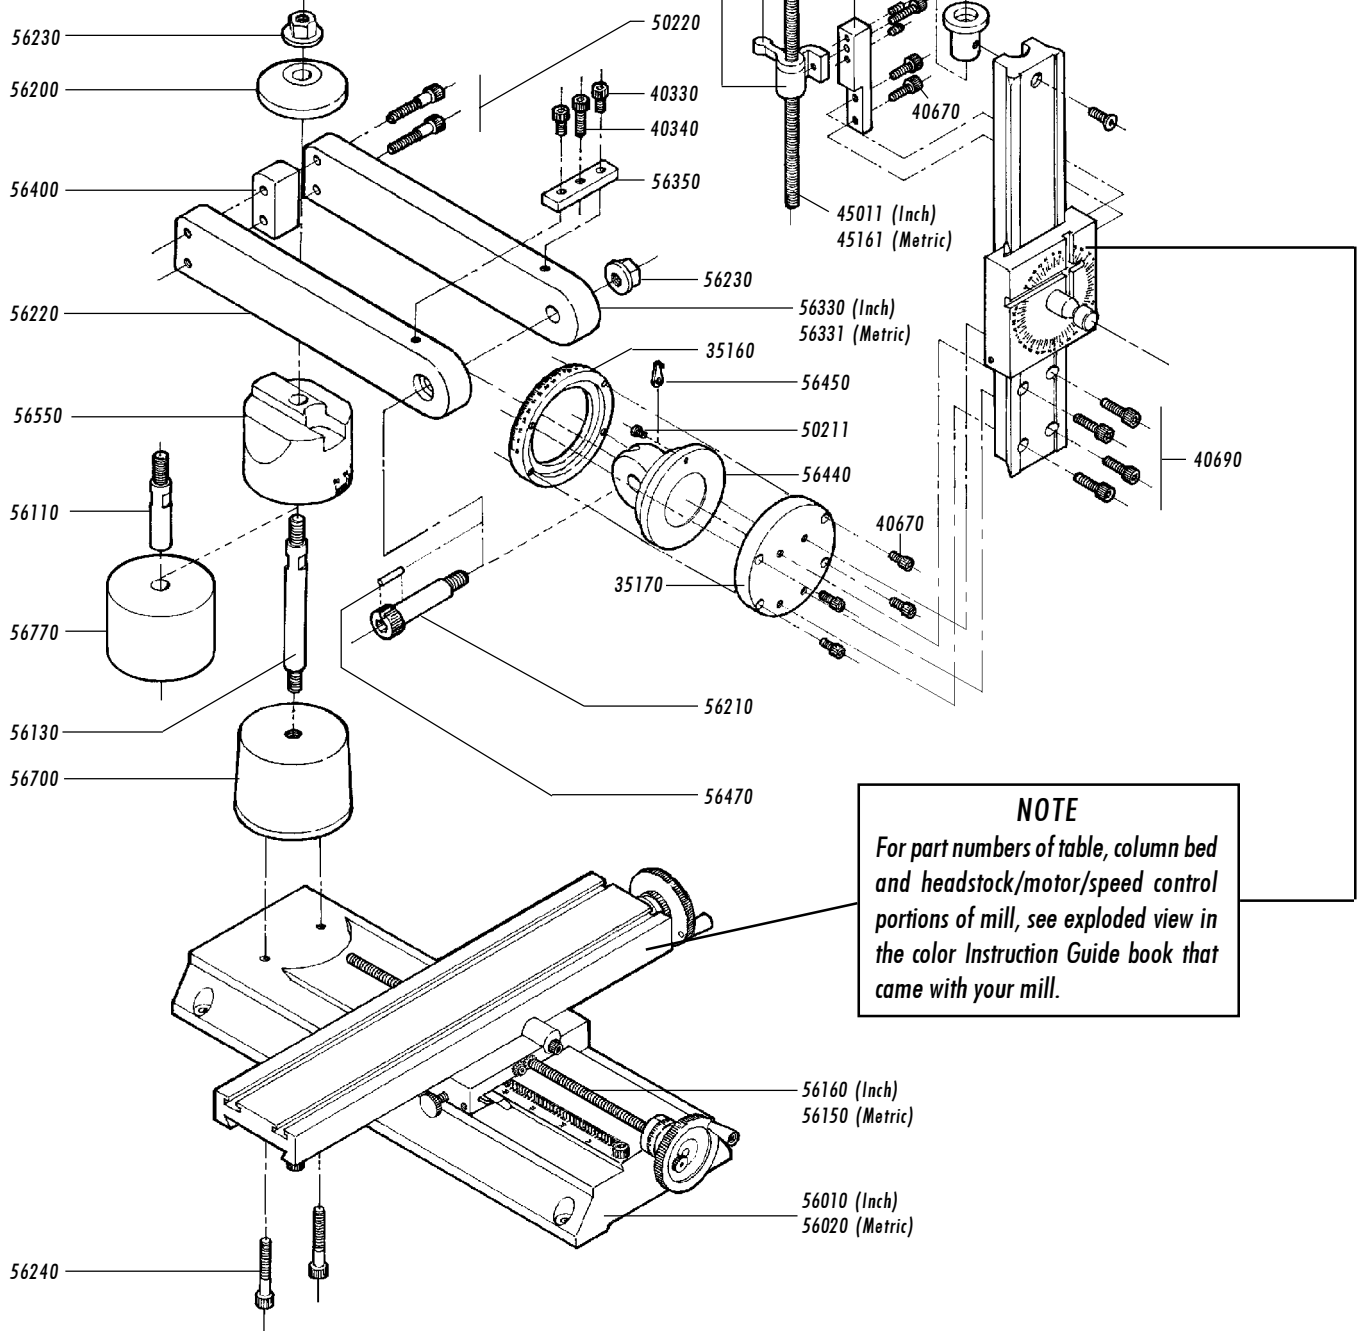

# SHERLINE MODEL 2000 MILL COLUMN

## EXPLODED VIEW AND PARTS LISTING

**SADDLE NUT ASSEMBLY**  
 40177 (Inch), 41177 (Metric)  
 1/8" BALL, P/N 40178  
 SPRING, P/N 22630  
**SADDLE NUT BODY**  
 P/N 40179 (Inch)  
 P/N 41179 (Metric)

**NOTE**  
 For part numbers of table, column bed and headstock/motor/speed control portions of mill, see exploded view in the color Instruction Guide book that came with your mill.